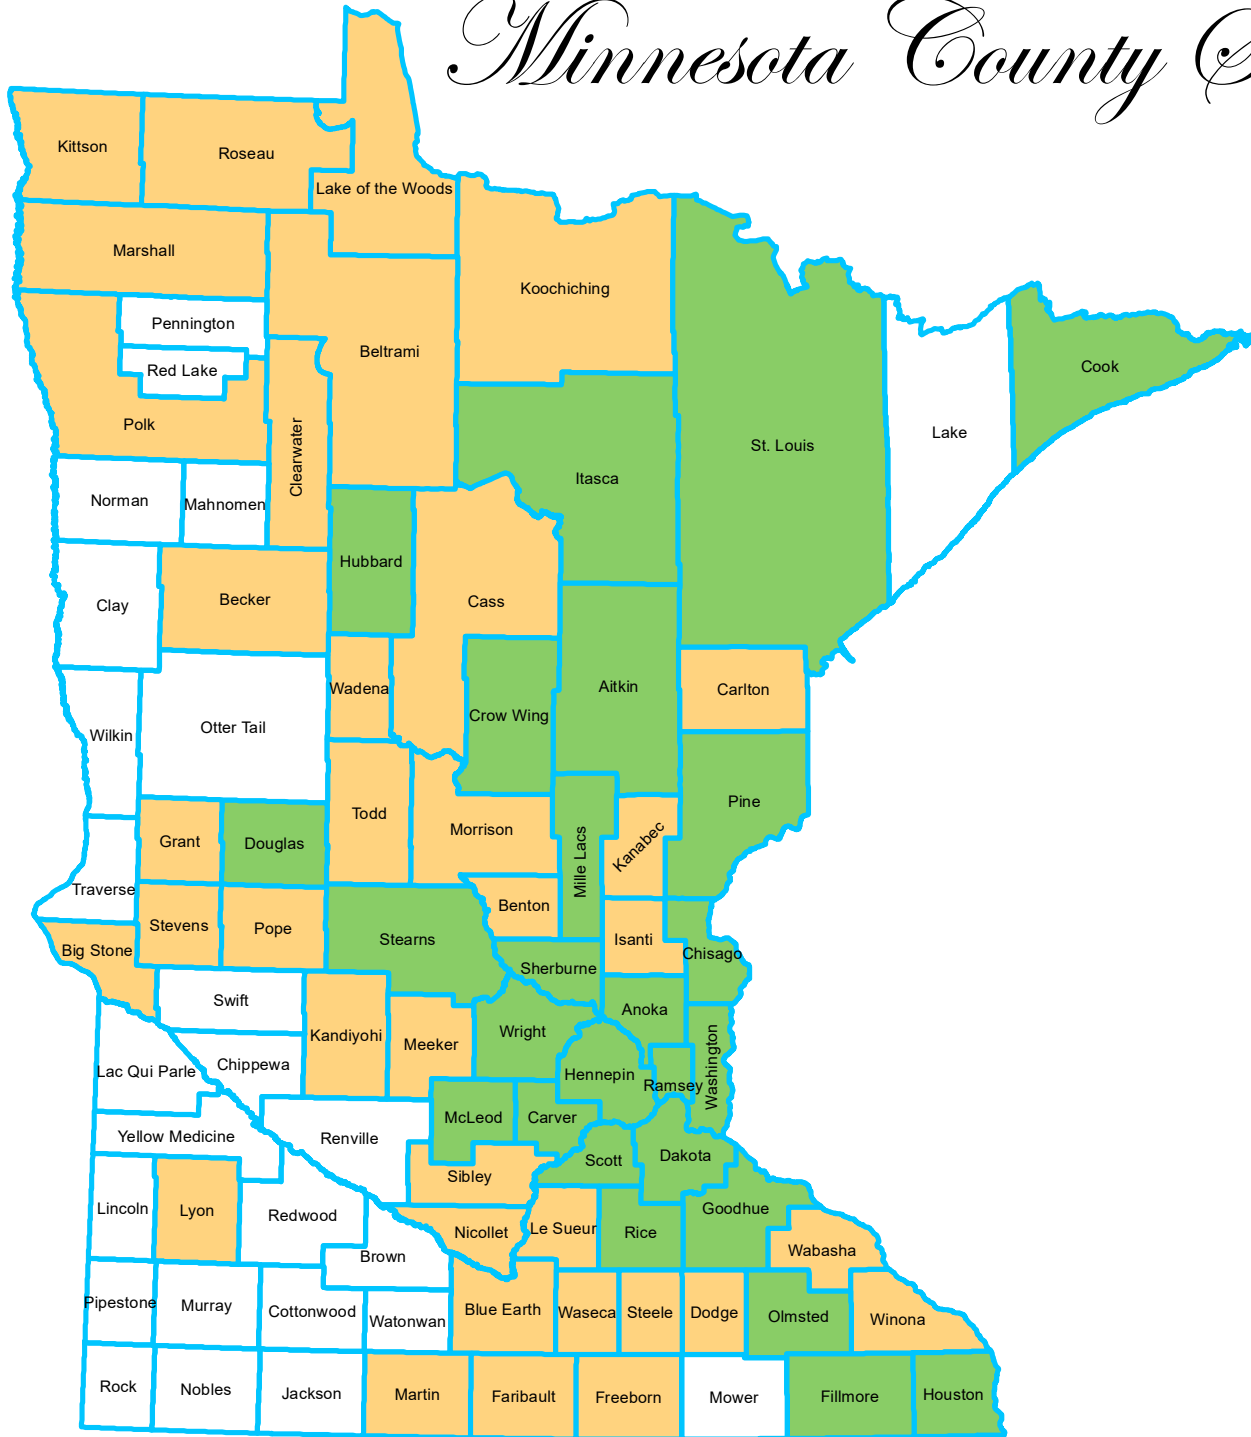

Minnesota County Surveyors

County	Status	Surveyor
Aitkin	Full	Randy Quale
Anoka	Full	Charles Gitzen
Becker	Part	Roy Smith
Beltrami	Part	Robert Murray
Benton	Part	Jay Wittstock
Big Stone	Part	Brad Nyberg
Blue Earth	Part	Mike Eichers
Brown	None	
Carlton	Part	William Hayden
Carver	Full	Brian Praske
Cass	Part	Terry Freeman
Chippewa	None	
Chisago	Full	Paul Gibson
Clay	Part	Nick Stattleman
Clearwater	Part	Robert Murray
Cook	Full	Wayne Hensche
Cottonwood	None	
Crow Wing	Full	Paul Herkenhoff
Dakota	Full	Todd Tollefson
Dodge	Part	Lisa Hanni
Douglas	Full	Pat Veraguth
Faribault	Part	Joseph Haefner
Fillmore	Full	Jeffrey Brand
Freeborn	Part	Steven Thompson
Goodhue	Full	Lisa Hanni
Grant	Part	Pat Veraguth
Hennepin	Full	Chris Mavis
Houston	Full	Eric Schmitt
Hubbard	Full	Ryan Miller
Isanti	Part	Don Hansen
Itasca	Full	Guy Carlson
Jackson	None	
Kanabec	Part	Tyler Kroschel
Kandiyohi	Part	Duane Bonnema
Kittson	Part	Dan Fischer
Koochiching	Part	Robert Murray
Lac Qui Parle	None	
Lake	None	
Lake of the Woods	Part	Don Rasmussen
Le Sueur	Part	Rory Jensen
Lincoln	None	
Lyon	Part	Dan Bueltel
Mahnomen	None	
Marshall	Part	Gerald Pribula
Martin	Part	Ben Madsen
McLeod	Full	
Meeker	Part	
Mille Lacs	Full	
Mille Lacs	Full	
Morrison	Part	
Murray	None	
Murray	None	
Nicollet	Part	
Nobles	None	
Norman	None	
Norman	None	
Olmsted	Full	
Olmsted	Full	
Otter Tail	None	
Pennington	None	
Pennington	None	
Pine	Full	
Pipestone	None	
Pipestone	None	
Polk	Part	
Pope	Part	
Pope	Part	
Ramsey	Full	
Red Lake	None	
Redwood	None	
Renville	None	
Rice	Full	
Rock	None	
Roseau	Part	
Scott	Full	
Scott	Full	
Sherburne	Full	
Sibley	Part	
Sibley	Part	
St. Louis	Full	
Stearns	Full	
Steele	Part	
Stevens	Part	
Swift	None	
Todd	Part	
Todd	Part	
Traverse	None	
Traverse	None	
Wabasha	Part	
Wadena	Part	
Wadena	Part	
Waseca	Part	
Washington	Full	
Washington	Full	
Watsonwan	None	
Wilkin	Part	
Winona	Part	
Wright	Full	
Yellow Medicine	None	