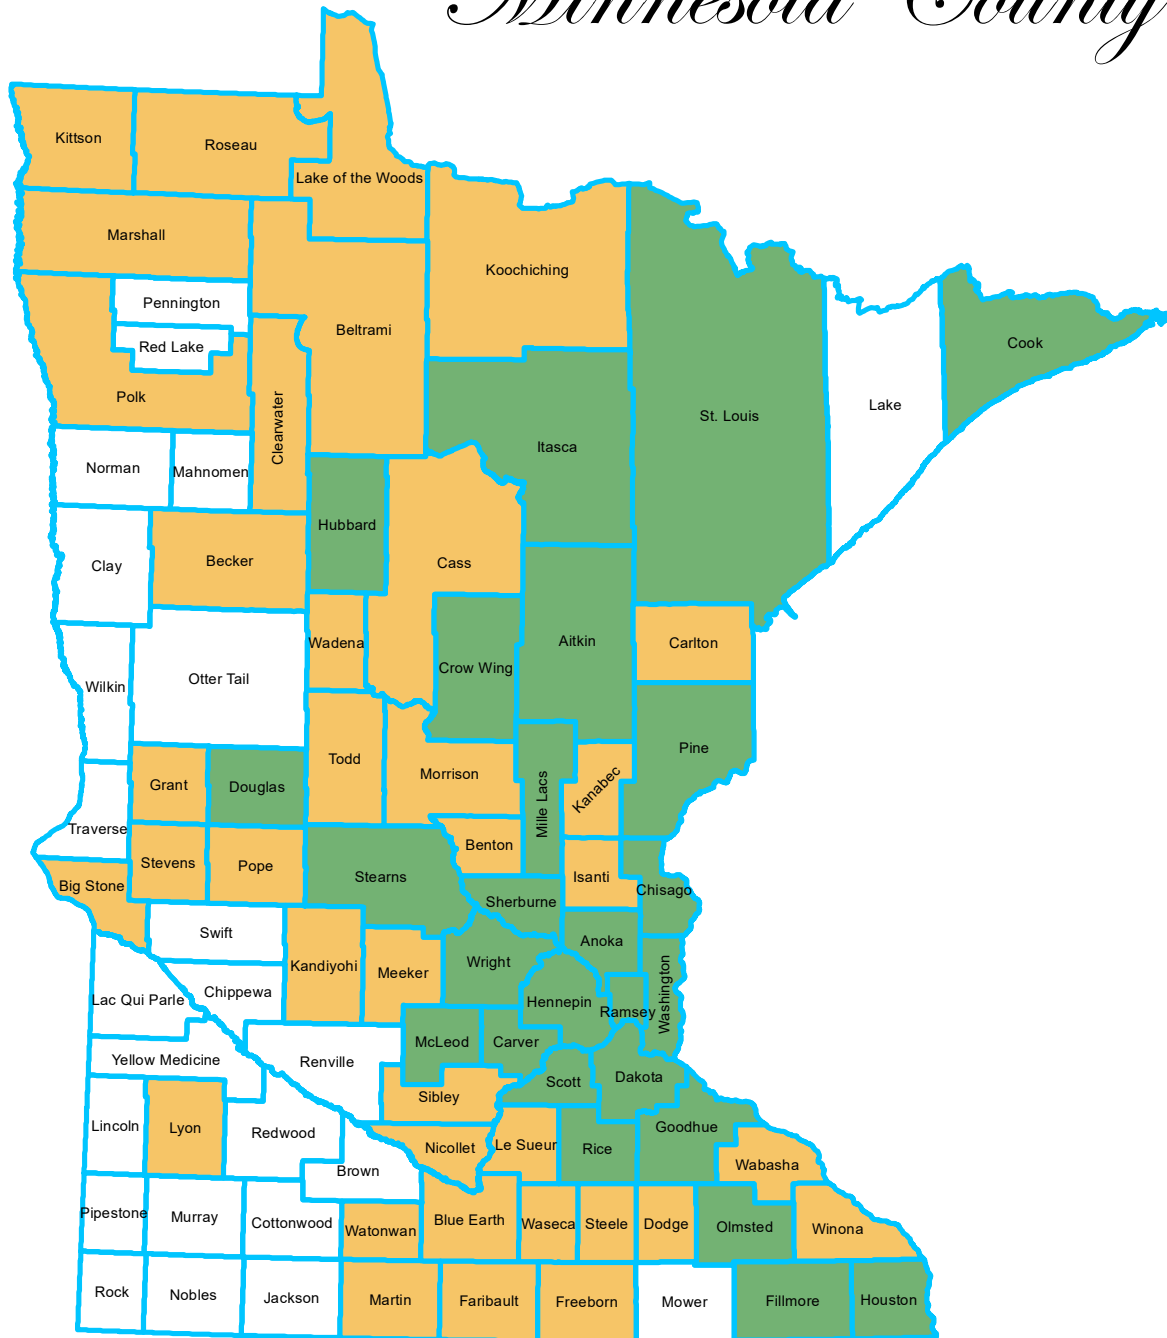

# Minnesota County Surveyors

County	Status	Surveyor
Aitkin	Full	Randy Quale
Anoka	Full	Charles Gitzen
Becker	Part	Roy Smith
Beltrami	Part	Robert Murray
Benton	Part	Jay Wittstock
Big Stone	Part	Brad Nyberg
Blue Earth	Part	Mike Eichers
Brown	None	
Carlton	Part	William Hayden
Carver	Full	Brian Praske
Cass	Part	Terry Freeman
Chippewa	None	
Chisago	Full	Paul Gibson
Clay	None	
Clearwater	Part	Robert Murray
Cook	Full	Wayne Hensche
Cottonwood	None	
Crow Wing	Full	Paul Herkenhoff
Dakota	Full	Todd Tollefson
Dodge	Part	Lisa Hanni
Douglas	Full	Pat Veraguth
Faribault	Part	Joseph Haefner
Fillmore	Full	Jeffrey Brand
Freeborn	Part	Steven Thompson
Goodhue	Full	Lisa Hanni
Grant	Part	Pat Veraguth
Hennepin	Full	Chris Mavis
Houston	Full	Eric Schmitt
Hubbard	Full	Ryan Miller
Isanti	Part	Don Hansen
Itasca	Full	Guy Carlson
Jackson	None	
Kanabec	Part	Tyler Kroschel
Kandiyohi	Part	Duane Bonnema
Kittson	Part	Dan Fischer
Koochiching	Part	Robert Murray
Lac Qui Parle	None	
Lake	None	
Lake of the Woods	Part	Don Rasmussen
Le Sueur	Part	Rory Jensen
Lincoln	None	
Lyon	Part	Dan Bueltel
Mahnomen	None	
Marshall	Part	Gerald Pribula
Martin	Part	John Madsen