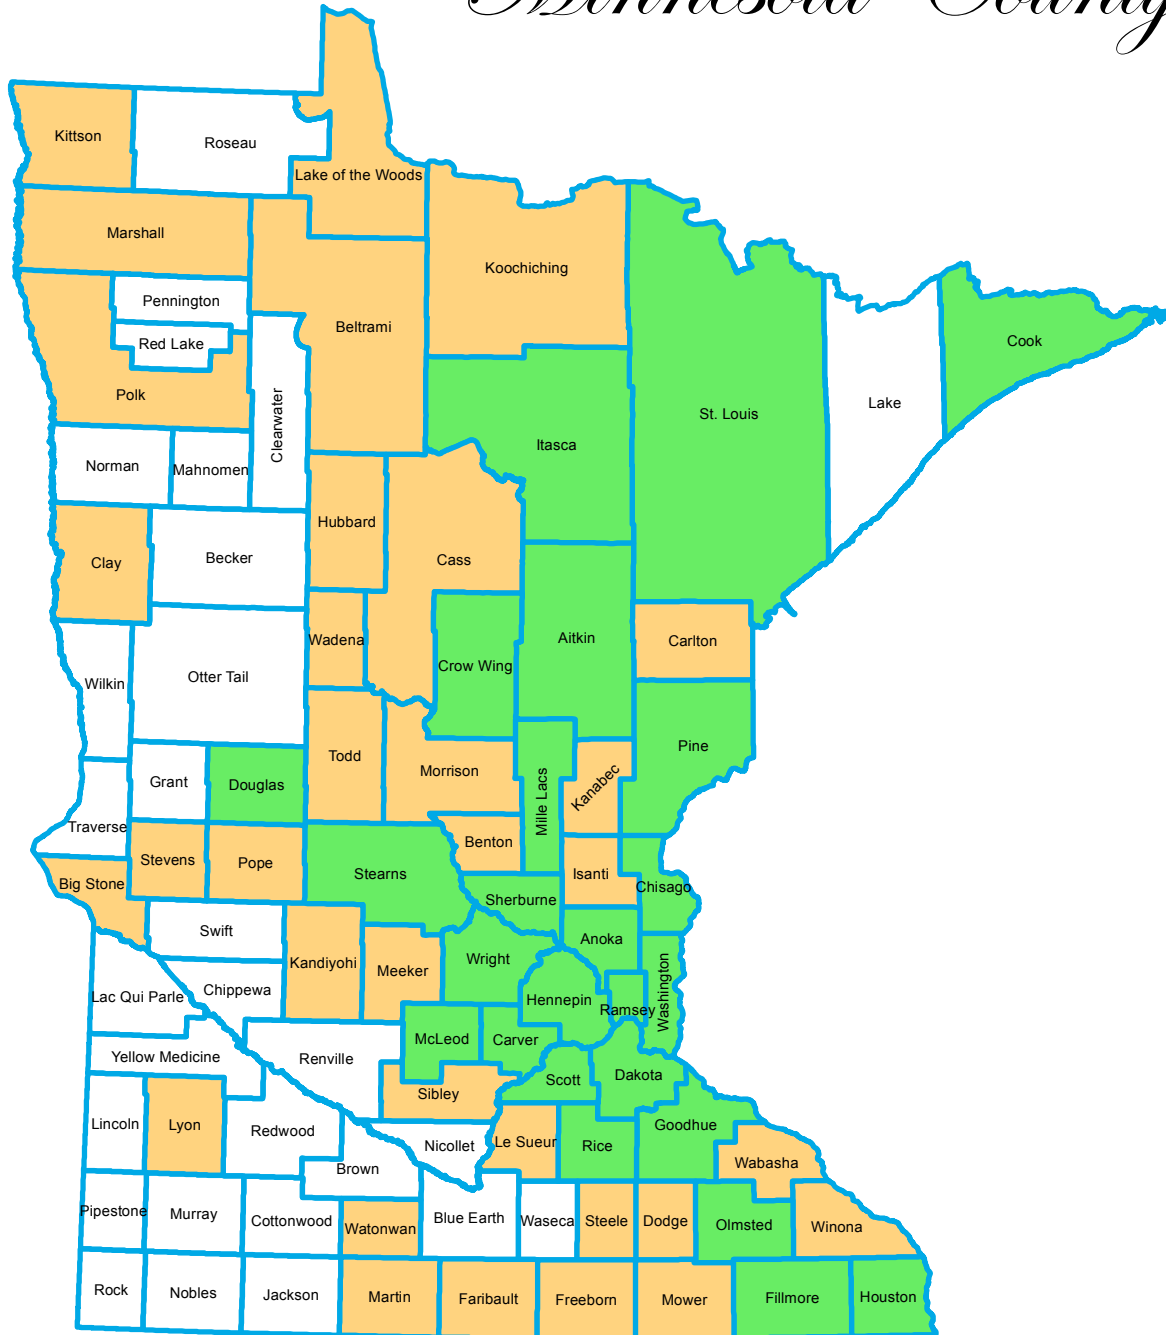

Minnesota County Surveyors

County	Status	Surveyor
Aitkin	Full	Thomas Veenker
Anoka	Full	Larry Hoium
Becker	None	
Beltrami	Part	Robert Murray
Benton	Part	Jay Wittstock
Big Stone	Part	Michael Nyberg
Blue Earth	None	
Brown	None	
Carlton	Part	William Hayden
Carver	Full	John Freemyer
Cass	Part	Terry Freeman
Chippewa	None	
Chisago	Full	Paul Gibson
Clay	Part	Brian Rittenhouse
Clearwater	None	
Cook	Full	Wayne Hensche
Cottonwood	None	
Crow Wing	Full	Paul Herkenhoff
Dakota	Full	Todd Tollefson
Dodge	Part	Lisa Hanni
Douglas	Full	Pat Veraguth
Faribault	Part	Joseph Haefner
Fillmore	Full	Jeffrey Brand
Freeborn	Part	Steven Thompson
Goodhue	Full	Lisa Hanni
Grant	None	
Hennepin	Full	Chris Mavis
Houston	Full	Richard Walter
Hubbard	Part	George Coulombe
Isanti	Part	Don Hansen
Itasca	Full	Timothy Wotzka
Jackson	None	
Kanabec	Part	Ernest Rud
Kandiyohi	Part	Duane Bonnema
Kittson	Part	Dan Fischer
Koochiching	Part	Robert Murray
Lac Qui Parle	None	
Lake	None	
Lake of the Woods	Part	Donn Rassmusson
Le Sueur	Part	Rory Jensen
Lincoln	None	
Lyon	Part	Lyle Moseng
Marshall	None	
Martin	Part	Gerald Pribula
	Part	John Madsen