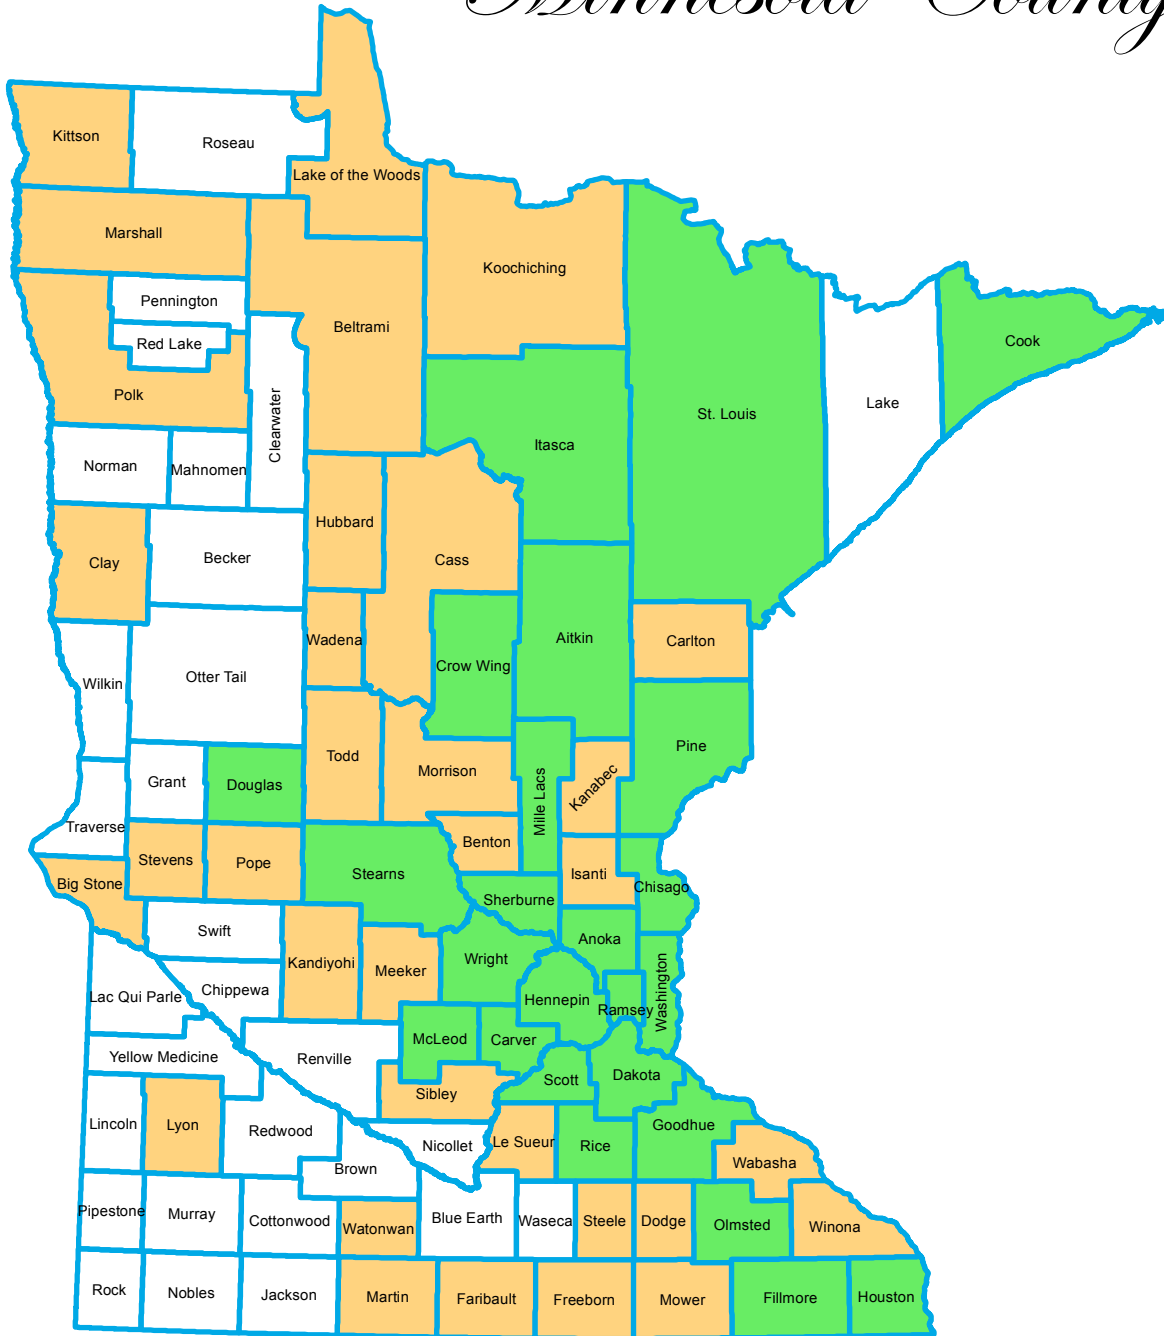

# Minnesota County Surveyors

County	Status	Surveyor
Aitkin	Full	Thomas Veenker
Anoka	Full	Larry Hoium
Becker	None	
Beltrami	Part	Robert Murray
Benton	Part	Jay Wittstock
Big Stone	Part	Michael Nyberg
Blue Earth	None	
Brown	None	
Carlton	Part	William Hayden
Carver	Full	John Freemyer
Cass	Part	Terry Freeman
Chippewa	None	
Chisago	Full	Paul Gibson
Clay	Part	Brian Rittenhouse
Clearwater	None	
Cook	Full	Wayne Hensche
Cottonwood	None	
Crow Wing	Full	Paul Herkenhoff
Dakota	Full	Todd Tollefson
Dodge	Part	Lisa Hanni
Douglas	Full	Pat Veraguth
Faribault	Part	Joseph Haefner
Fillmore	Full	Jeffrey Brand
Freeborn	Part	Steven Thompson
Goodhue	Full	Lisa Hanni
Grant	None	
Hennepin	Full	Chris Mavis
Houston	Full	Richard Walter
Hubbard	Part	George Coulombe
Isanti	Part	Don Hansen
Itasca	Full	Timothy Wotzka
Jackson	None	
Kanabec	Part	Ernest Rud
Kandiyohi	Part	Duane Bonnema
Kittson	Part	Dan Fischer
Koochiching	Part	Robert Murray
Lac Qui Parle	None	
Lake	None	
Lake of the Woods	Part	Donn Rassmusson
Le Sueur	Part	Rory Jensen
Lincoln	None	
Lyon	Part	Lyle Moseng
Mahnomen	None	
Marshall	Part	Gerald Pribula
Martin	Part	John Madsen