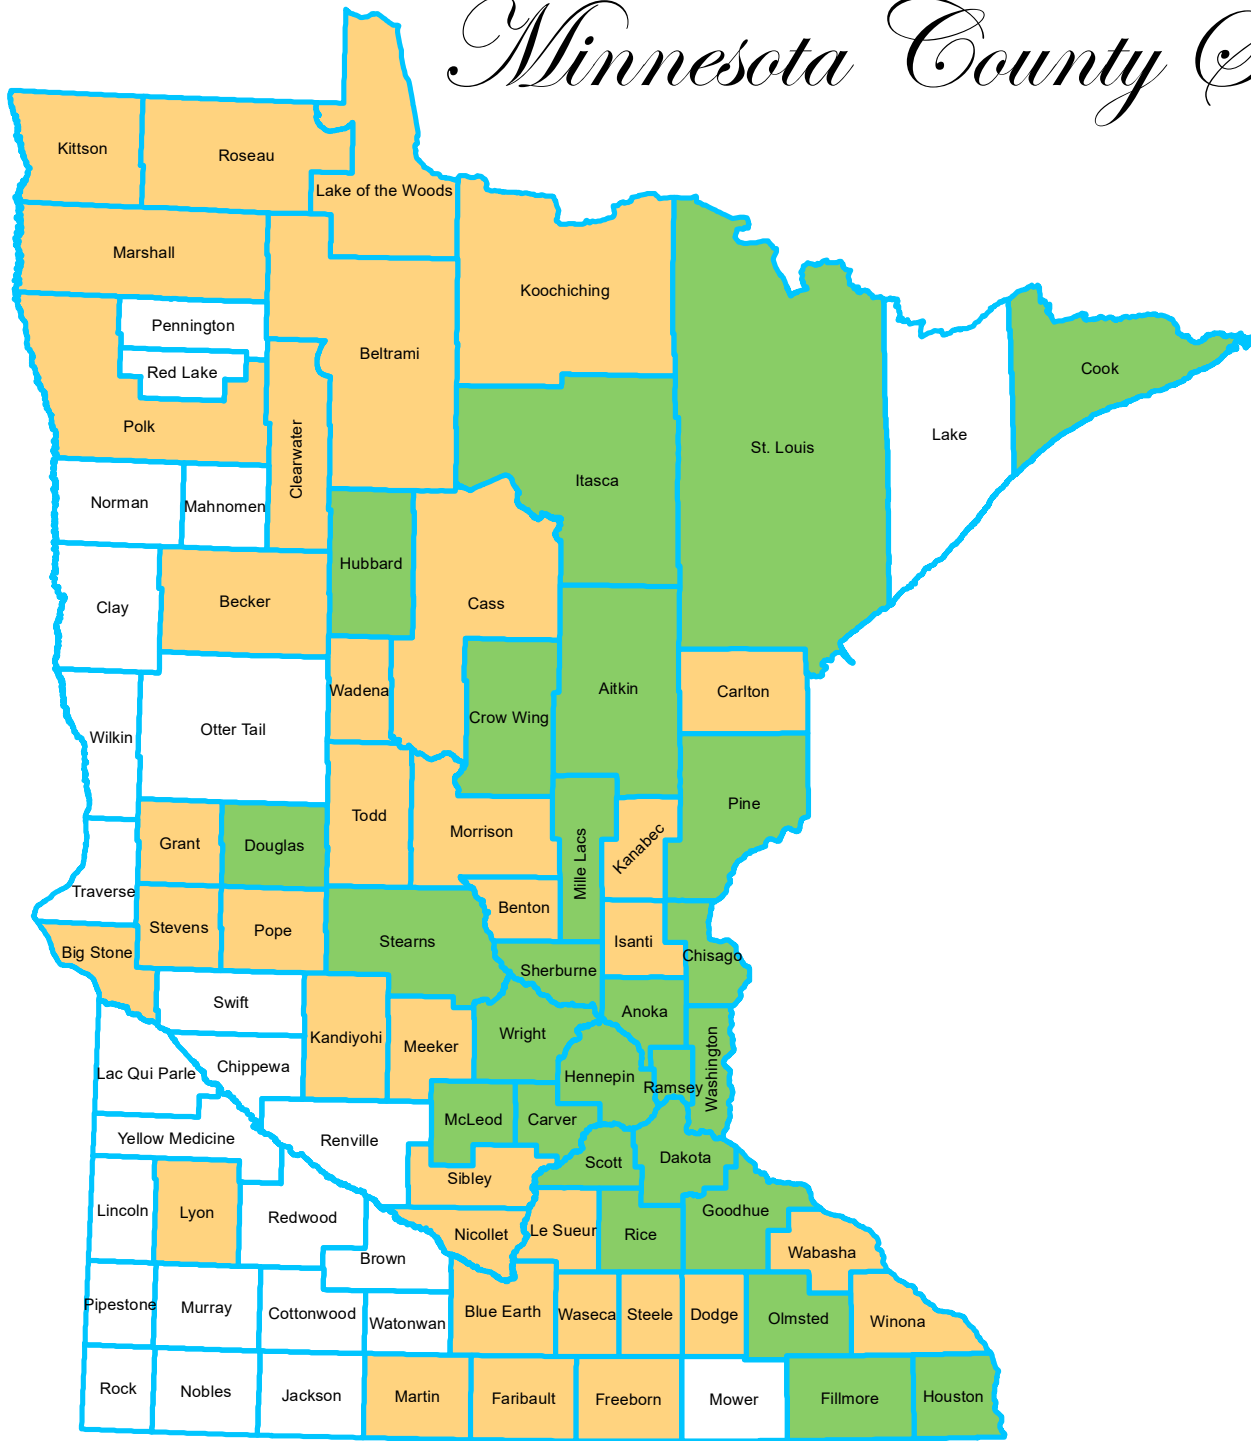

# Minnesota County Surveyors

County	Status	Surveyor
Aitkin	Full	Randy Quale
Anoka	Full	Charles Gitzen
Becker	Part	Roy Smith
Beltrami	Part	Robert Murray
Benton	Part	Jay Wittstock
Big Stone	Part	Brad Nyberg
Blue Earth	Part	Mike Eichers
Brown	None	
Carlton	Part	William Hayden
Carver	Full	Brian Praske
Cass	Part	Terry Freeman
Chippewa	None	
Chisago	Full	Paul Gibson
Clay	None	
Clearwater	Part	Robert Murray
Cook	Full	Wayne Hensche
Cottonwood	None	
Crow Wing	Full	Paul Herkenhoff
Dakota	Full	Todd Tollefson
Dodge	Part	Lisa Hanni
Douglas	Full	Pat Veraguth
Faribault	Part	Joseph Haefner
Fillmore	Full	Jeffrey Brand
Freeborn	Part	Steven Thompson
Goodhue	Full	Lisa Hanni
Grant	Part	Pat Veraguth
Hennepin	Full	Chris Mavis
Houston	Full	Eric Schmitt
Hubbard	Full	Ryan Miller
Isanti	Part	Don Hansen
Itasca	Full	Guy Carlson
Jackson	None	
Kanabec	Part	Tyler Kroschel
Kandiyohi	Part	Duane Bonnema
Kittson	Part	Dan Fischer
Koochiching	Part	Robert Murray
Lac Qui Parle	None	
Lake	None	
Lake of the Woods	Part	Don Rasmussen
Le Sueur	Part	Rory Jensen
Lincoln	None	
Lyon	Part	Dan Bueltel
Mahnomen	None	
Marshall	Part	Gerald Pribula
Martin	Part	Ben Madsen